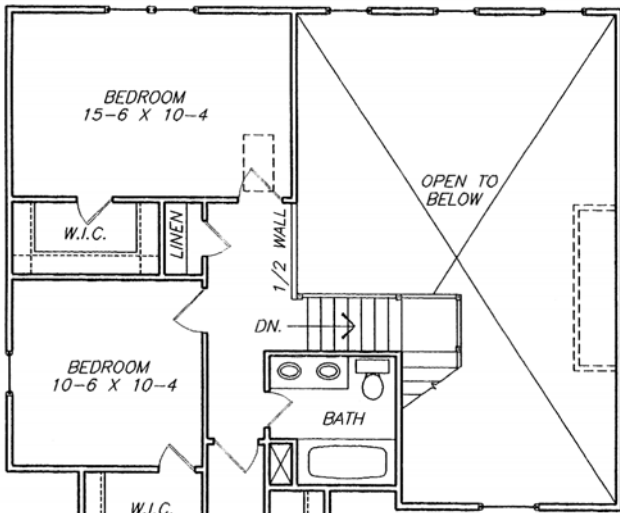

THE LINDA

SECOND FLOOR

1ST FLOOR:	1335 SQ.FT.
2ND FLOOR:	1020 SQ.FT.
HOUSE TOTAL:	2355 SQ.FT.
GARAGE:	528 SQ.FT.
DECK:	144 SQ.FT.
PORCH:	54 SQ.FT.
GRAND TOTAL:	3081 SQ.FT.

FIRST FLOOR
(* 9' CEILINGS)

EQUAL HOUSING OPPORTUNITY