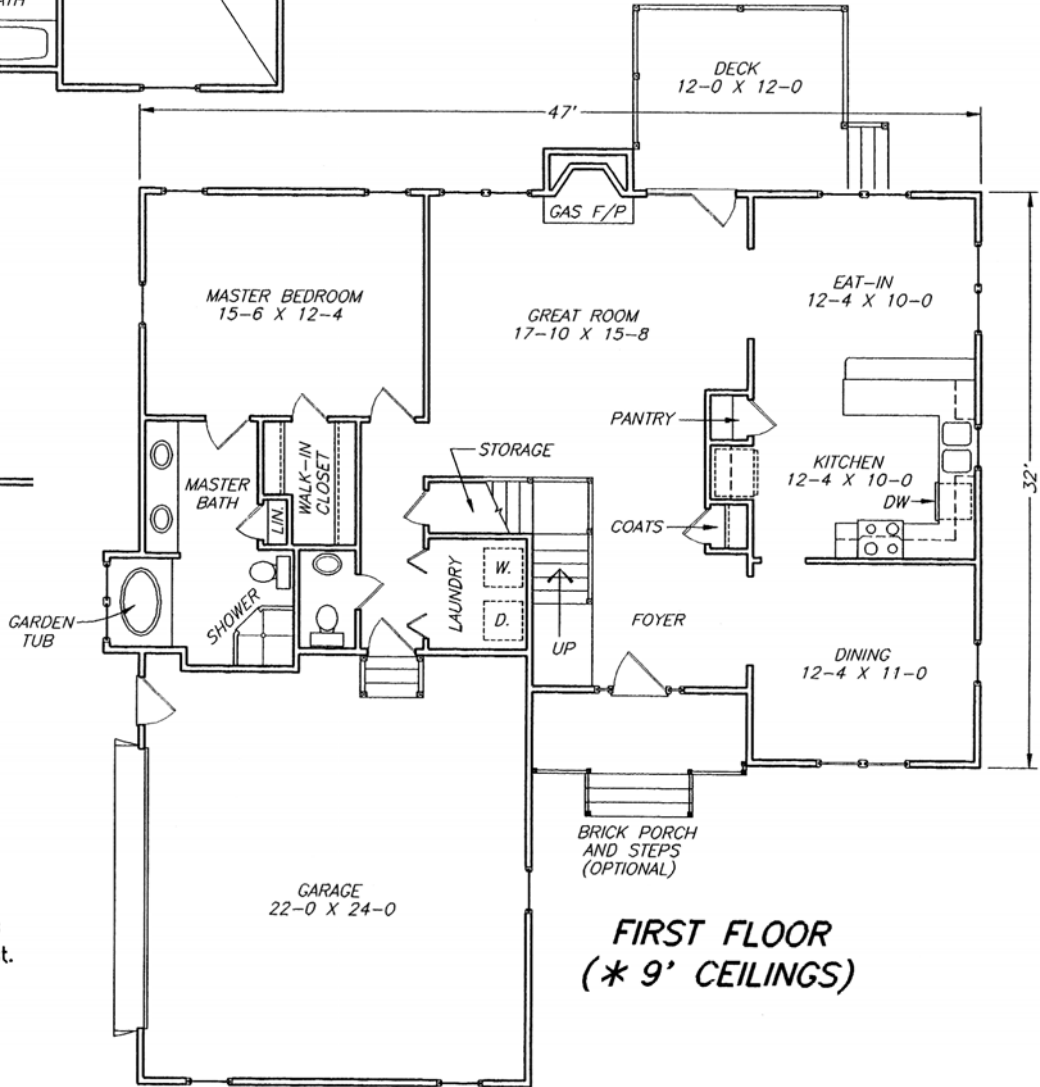

THE LINDA

SECOND FLOOR

1ST FLOOR:	1335 SQ.FT.
2ND FLOOR:	1020 SQ.FT.
HOUSE TOTAL:	2355 SQ.FT.
GARAGE:	528 SQ.FT.
DECK:	144 SQ.FT.
PORCH:	54 SQ.FT.
GRAND TOTAL:	3081 SQ.FT.

FIRST FLOOR
(* 9' CEILINGS)

EQUAL HOUSING OPPORTUNITY