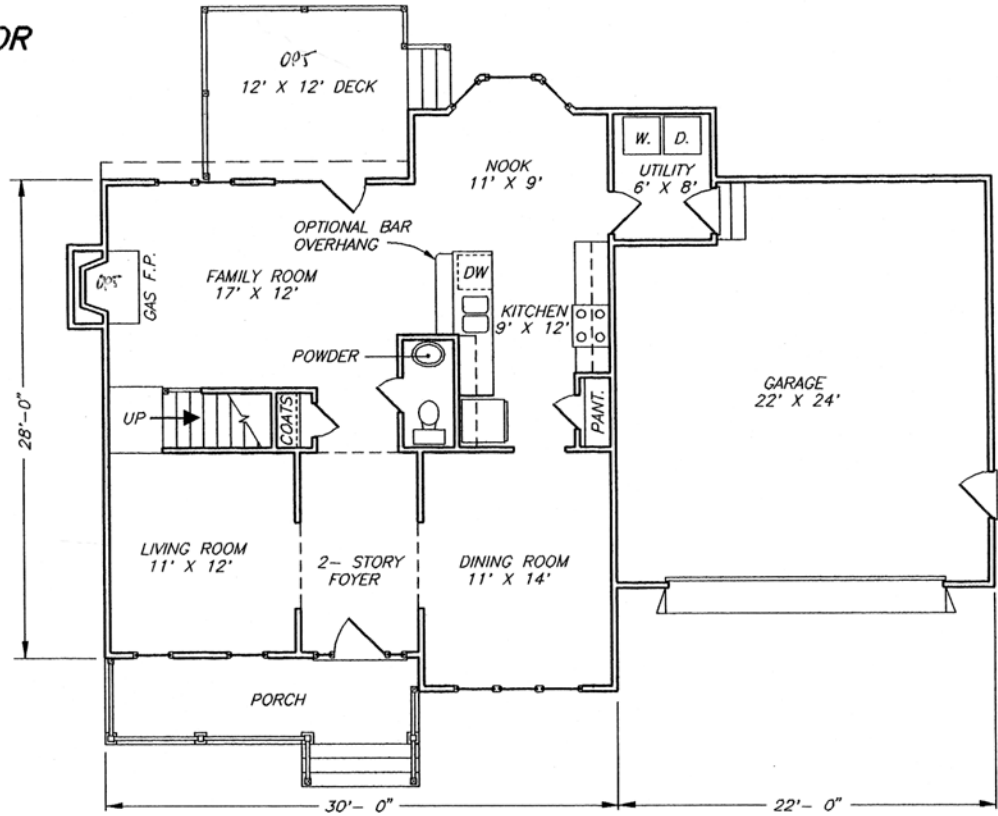

THE JEFFERSON

FIRST FLOOR:	990 SQ.FT.
SECOND FLOOR:	1386 SQ.FT.
HOUSE:	2376 SQ.FT.
GARAGE:	528 SQ.FT.
DECK:	144 SQ.FT.
PORCH:	100 SQ.FT.
GRAND TOTAL:	3148 SQ.FT.

SECOND FLOOR

FIRST FLOOR

Huguenot Builders, Inc.