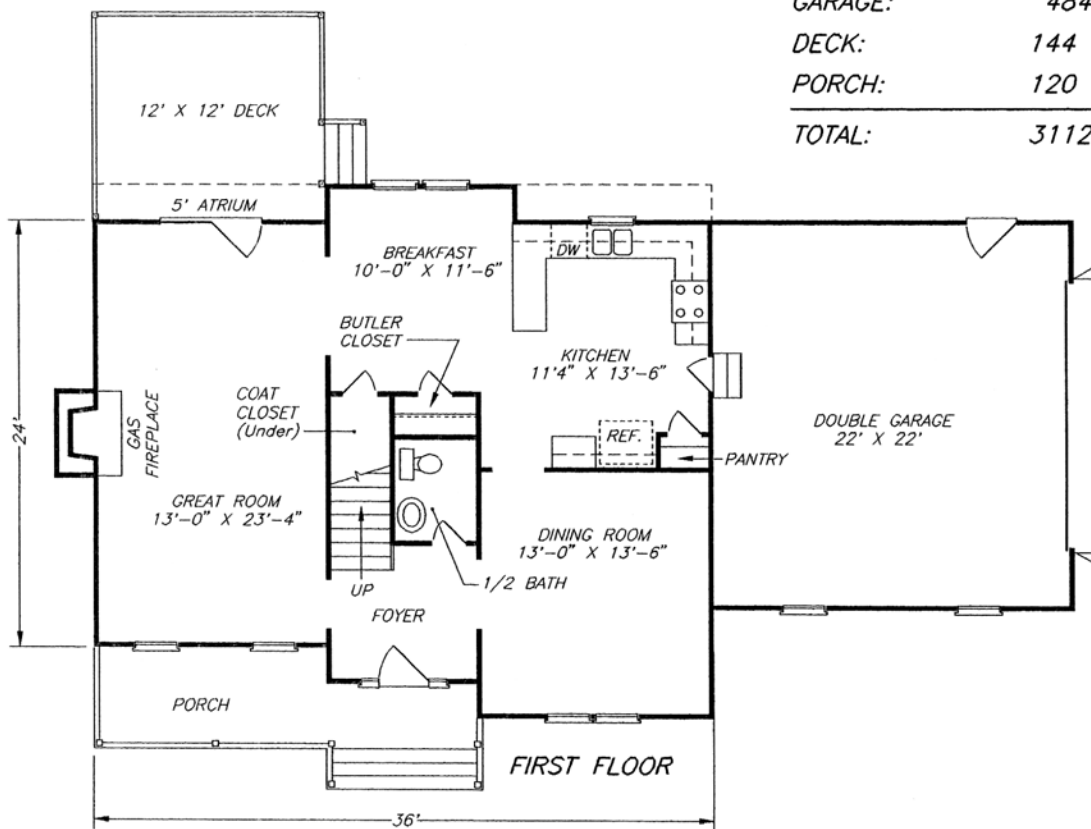

The Jaymes

FIRST FLOOR:	960 SQ.FT.
SECOND FLOOR:	1404 SQ.FT.
HOUSE:	2364 SQ.FT.
GARAGE:	484 SQ.FT.
DECK:	144 SQ.FT.
PORCH:	120 SQ.FT.
TOTAL:	3112 SQ.FT.

Huquenot Builders, Inc.

WE BUILD OUR REPUTATION EVERYDAY