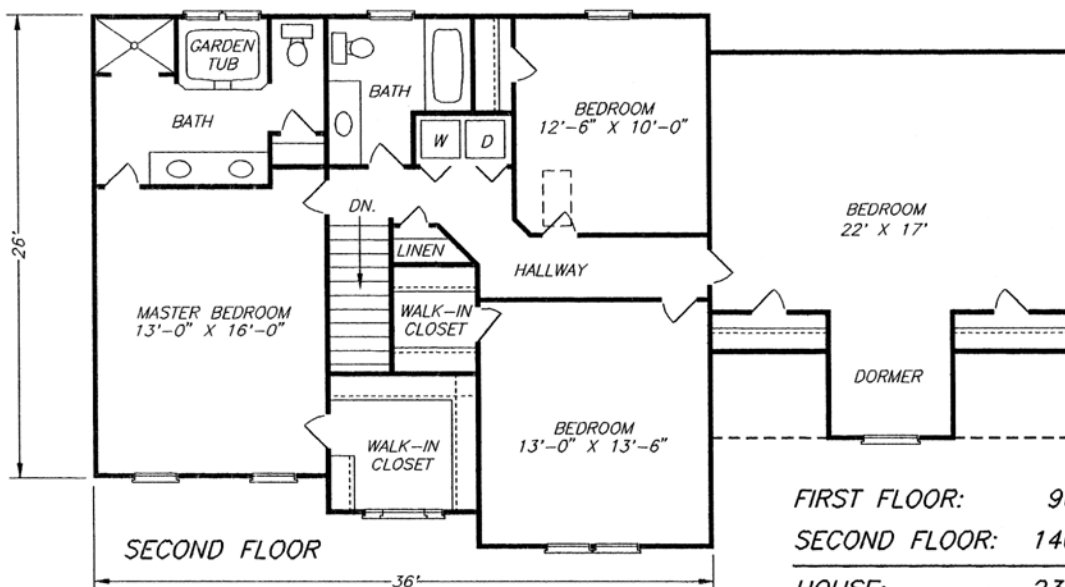

The Jaymes

FIRST FLOOR:	960 SQ.FT.
SECOND FLOOR:	1404 SQ.FT.
HOUSE:	2364 SQ.FT.
GARAGE:	484 SQ.FT.
DECK:	144 SQ.FT.
PORCH:	120 SQ.FT.
TOTAL:	3112 SQ.FT.

Huquenot Builders, Inc.

WE BUILD OUR REPUTATION EVERYDAY