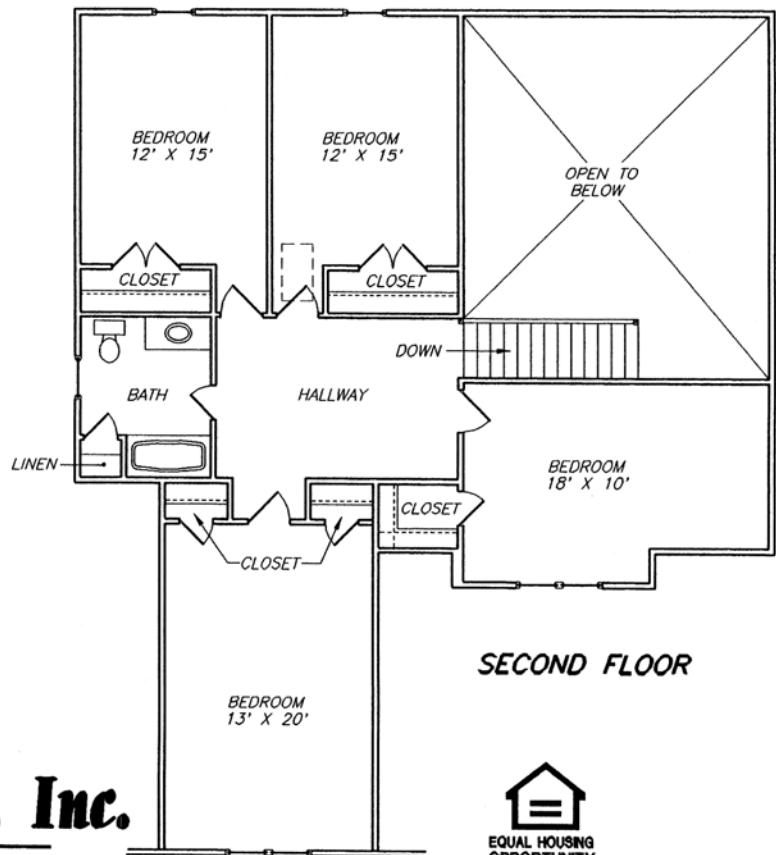

THE CHARLOTTE II

FIRST FLOOR

SECOND FLOOR

FIRST FLOOR:	1710 SQ.FT.
SECOND FLOOR:	1178 SQ.FT.
HOUSE:	2888 SQ.FT.
GARAGE:	506 SQ.FT.
DECK:	144 SQ.FT.
PORCH:	40 SQ.FT.
GRAND TOTAL:	3578 SQ.FT.

Huguenot Builders, Inc.