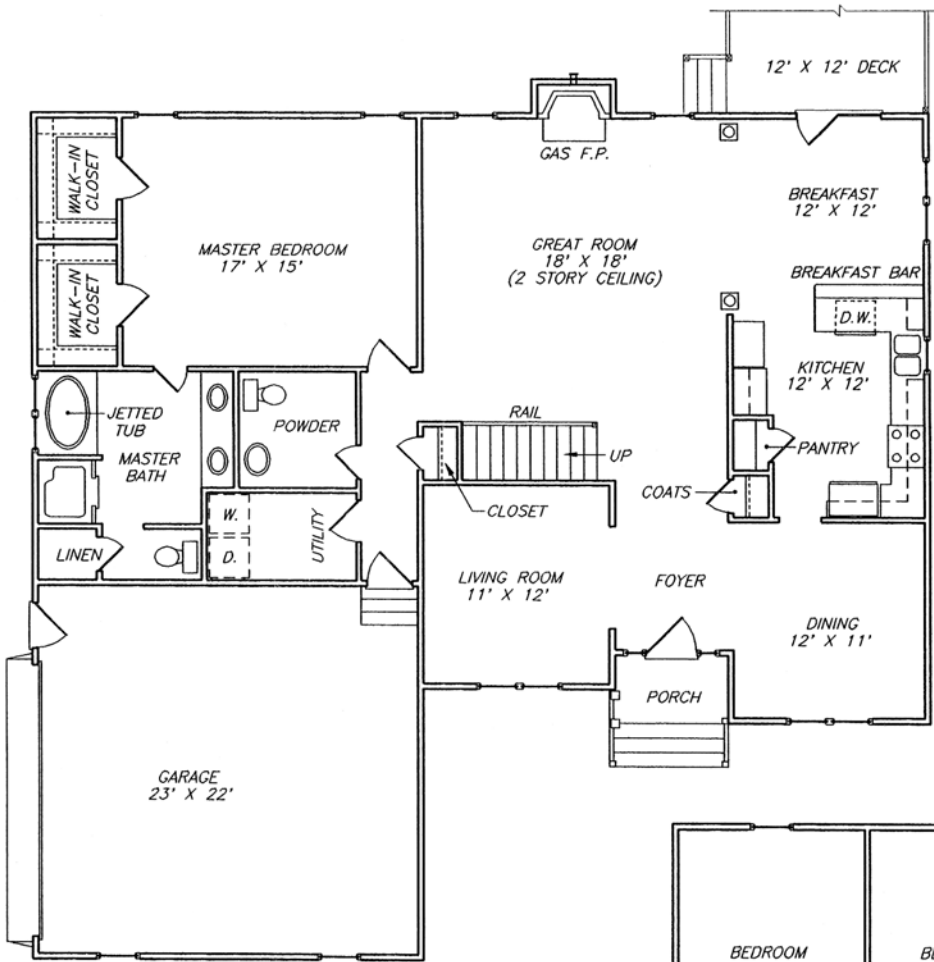

THE CHARLOTTE II

FIRST FLOOR

SECOND FLOOR

FIRST FLOOR:	1710 SQ.FT.
SECOND FLOOR:	1178 SQ.FT.
HOUSE:	2888 SQ.FT.
GARAGE:	506 SQ.FT.
DECK:	144 SQ.FT.
PORCH:	40 SQ.FT.
GRAND TOTAL:	3578 SQ.FT.

Huguenot Builders, Inc.